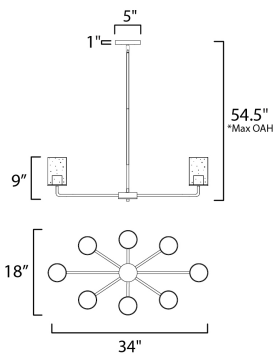

**ADDITIONAL**

OPERATING TEMPERATURE:  
-20°C (-4°F), 40°C (104°F)

**MEASUREMENTS**

- DIMENSION : 34" W x 9" H
- MAX OAH : 54.5" OAH
- CANOPY : 5" W x 1" H x 5" L
- HANGING WEIGHT : 14.8 lb

**LAMPING**

- INPUT VOLTAGE : 120V
- BULB : 8 x 60W Incandescent E26 Medium , 480W Total
- BULB INCLUDED : (Not Included)